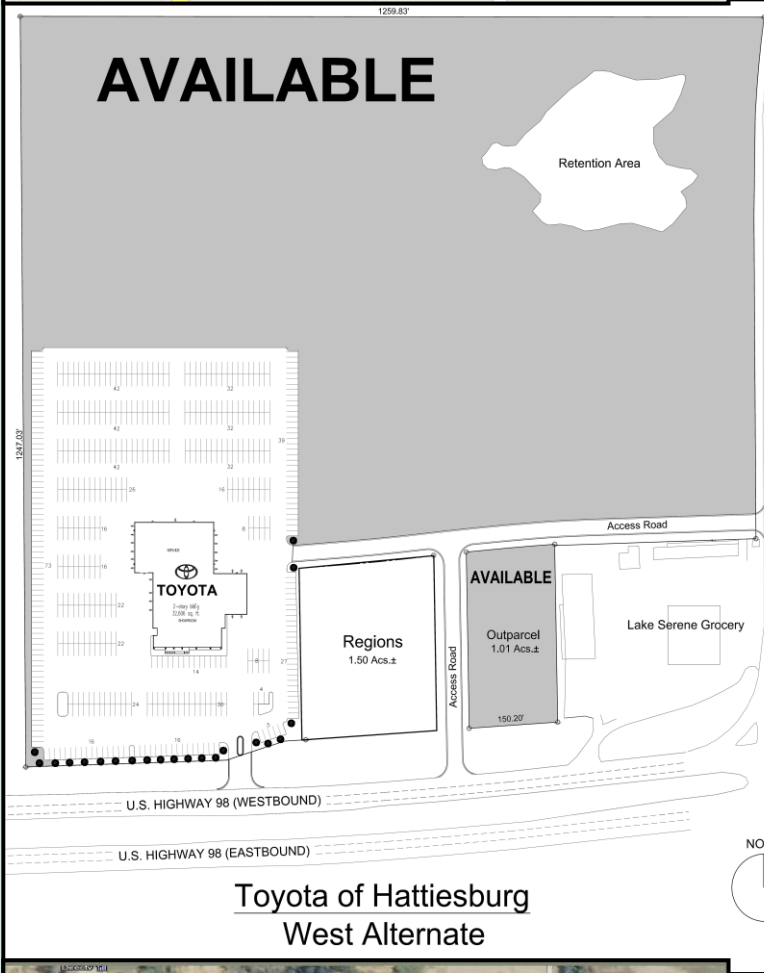

PIERCE REALTY, INC.

Commercial Real Estate Development

Improving
Property
Performance

Toyota Property Outparcels

Hwy 98 West, Hattiesburg, Mississippi
39402

Available Space : 5 Acres +/-
Traffic Count : 38,000